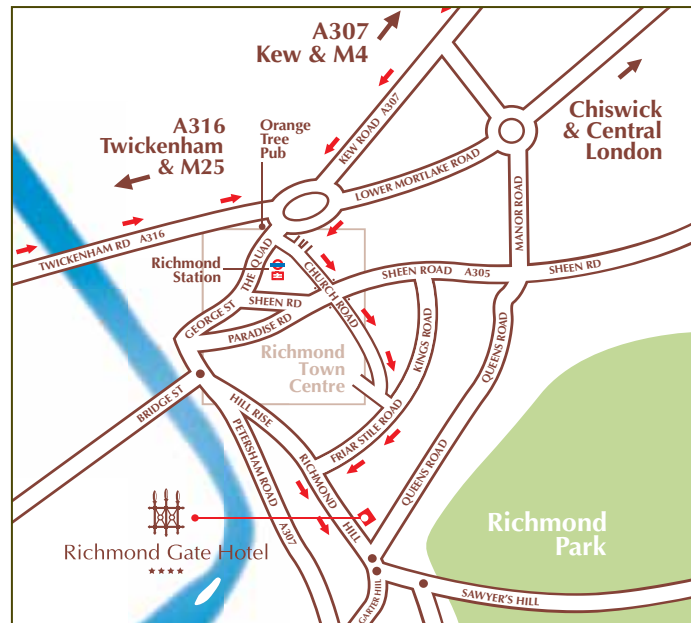

# Richmond Gate Hotel

## HOW TO FIND US

**From M25 J15/M4:** Exit at M4 J2 onto A205 to Kew. Cross Kew Bridge to Richmond. At roundabout junction with A316 head to the town centre taking the first left onto Church Road opposite the Orange Tree Pub and follow instructions below.\*

**From M25 J12/M3:** Follow M3 onto A316 to Richmond. At roundabout junction with A316 head to the town centre taking the first left onto Church Road opposite the Orange Tree Pub and follow instructions below.\*

**Rail:** Richmond, 1 mile.

 From Waterloo  District Line

**Air:** London Heathrow, 7 miles.

For Bookings and Enquiries:

**Richmond Gate Hotel**

Richmond Hill

Richmond-upon-Thames

Surrey